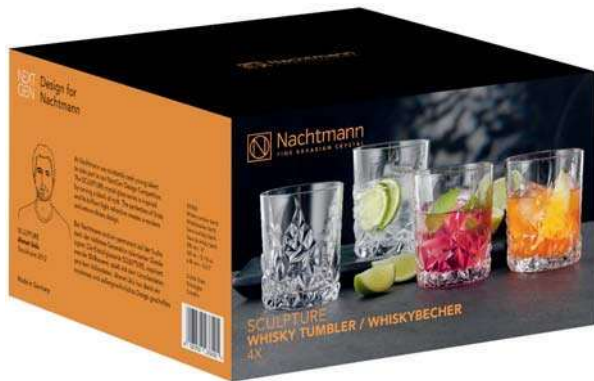

b 0098064 Long Drink 15cm S/4

88.00 54.99

NEXT GEN Sculpture

Nachtmann
FINE BAVARIAN CRYSTAL
THE LIFE STYLE DIVISION OF RIEDEL GLASSWORKS

a

b

Next Gen: Sculpture

		Retail	Sale
8903108-			
a	9101968 Whisky S/4	\$88.00	\$54.99
b	9101967 Long Drink S/4	88.00	54.99