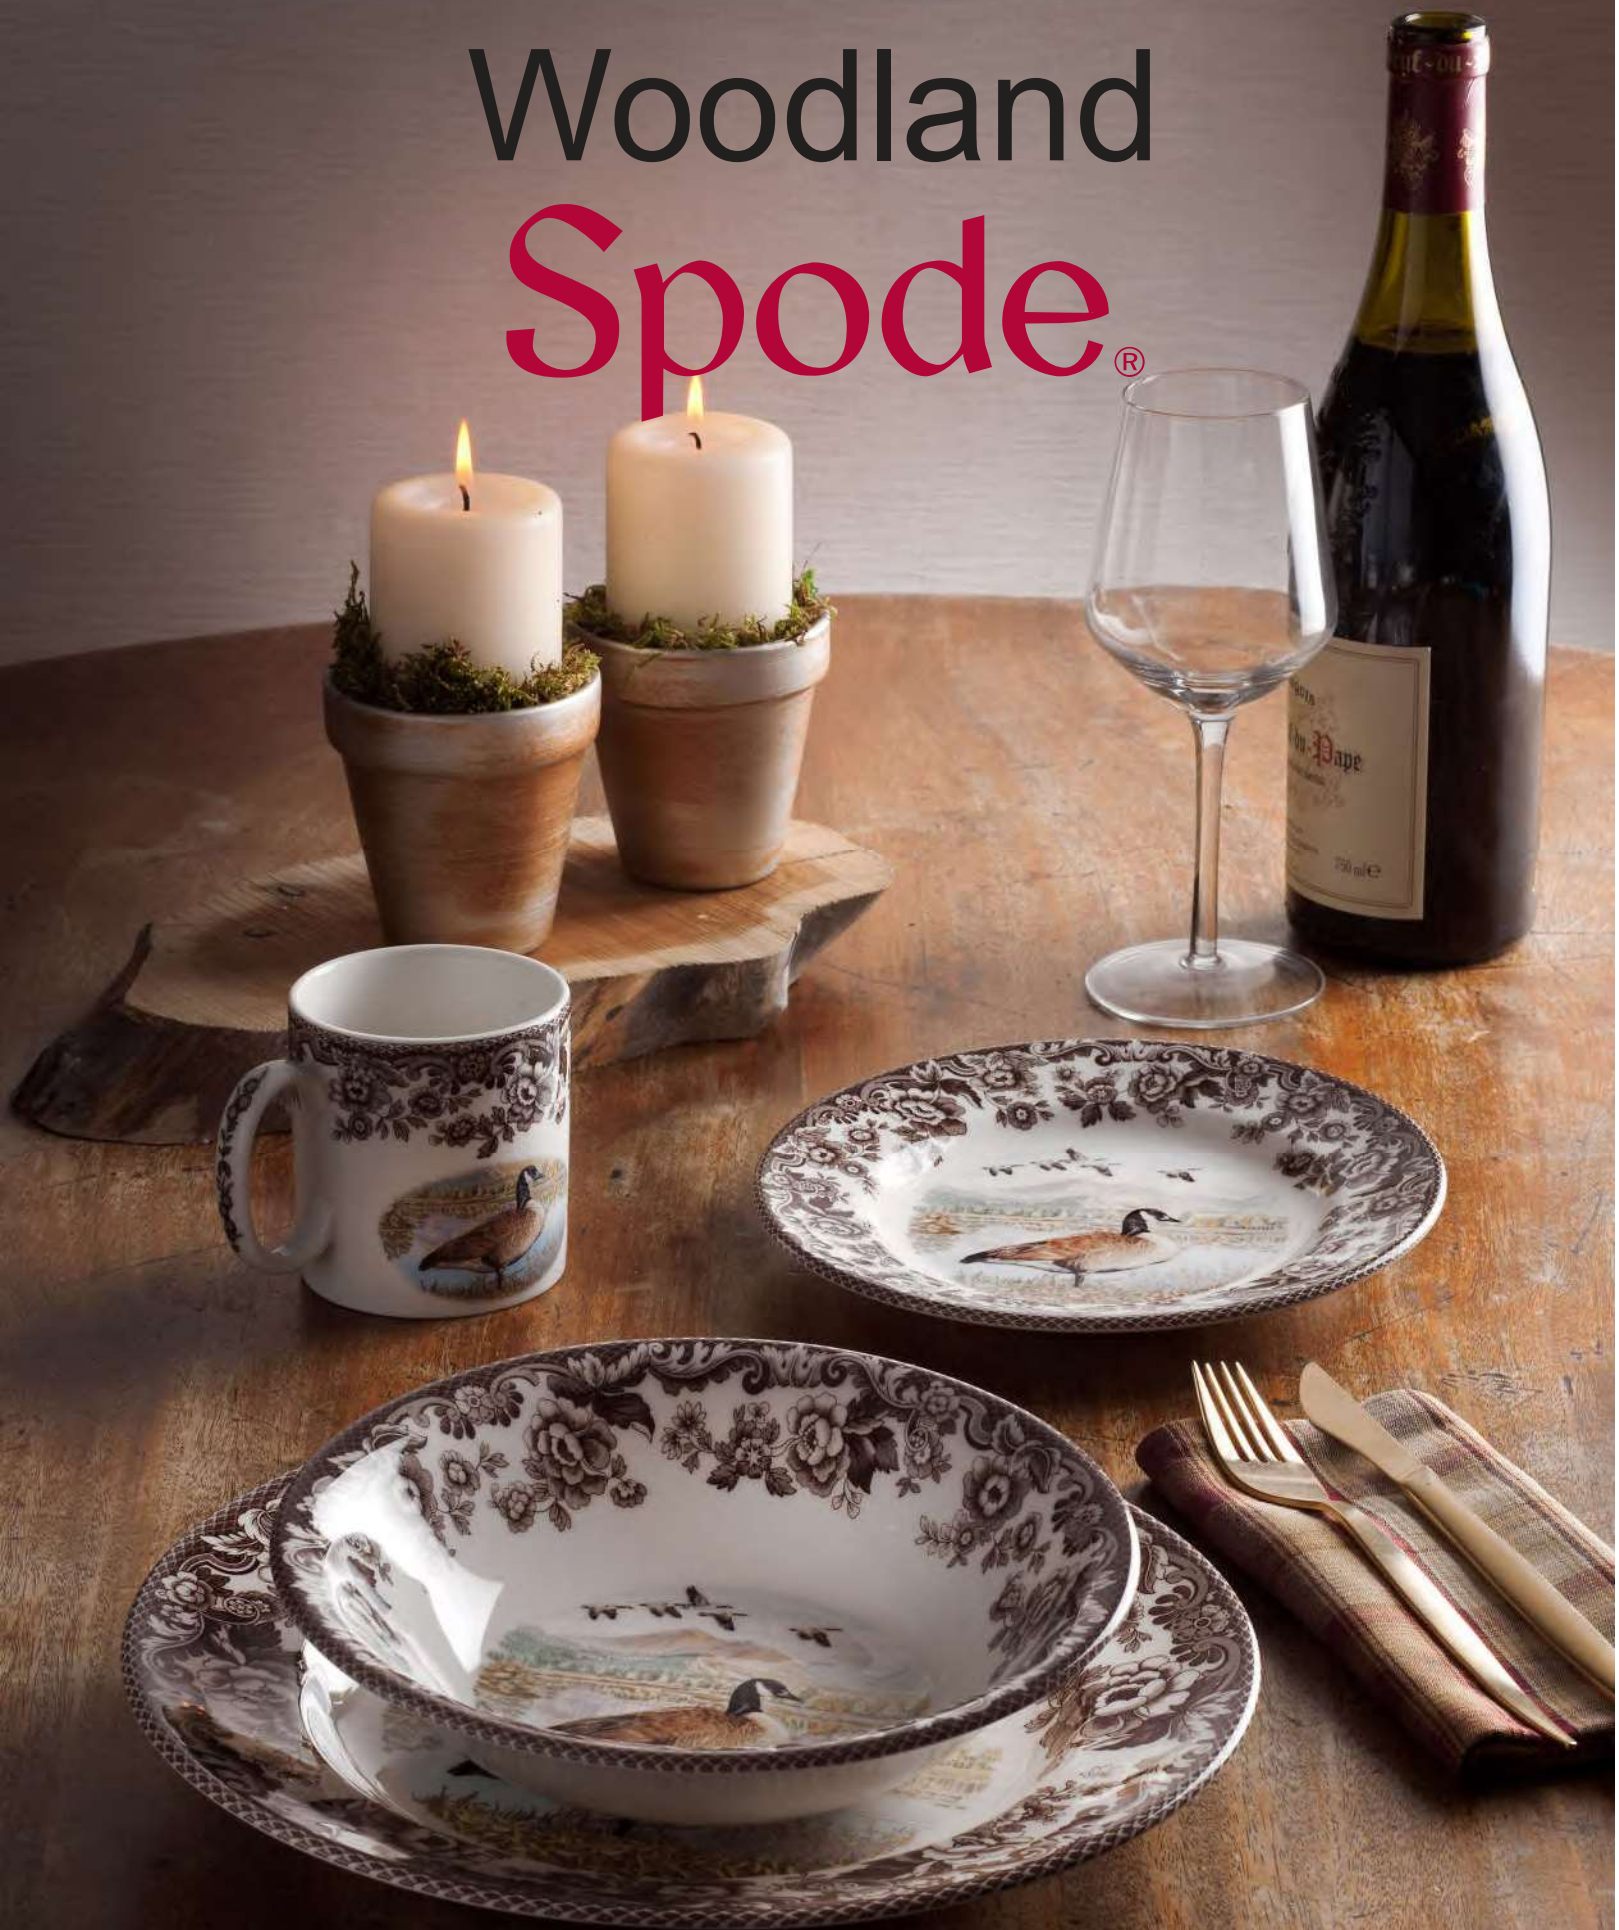

Woodland Spode®