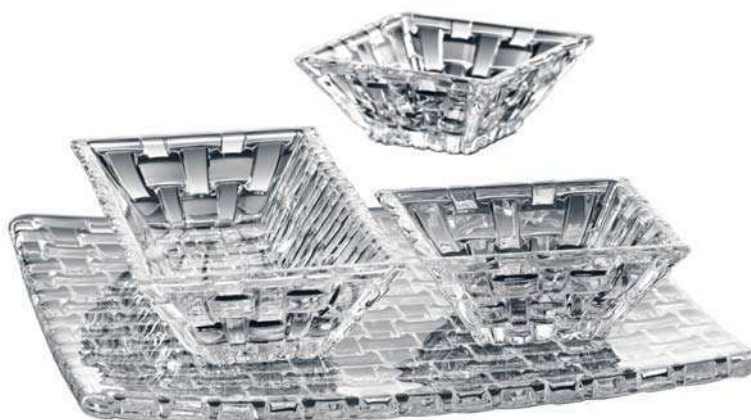

g

i

		Retail	Sale
f	8903109-4497783 Rectangular Bowl 17cm S/2	$88.00	$54.99
g	4101907 Platter 14cm S/2	56.00	34.99

		Retail	Sale
h	8903109-4497632 Square Platter 21cm S/2	$80.00	$49.99
i	4497633 Serving Set S/4	88.00	54.99